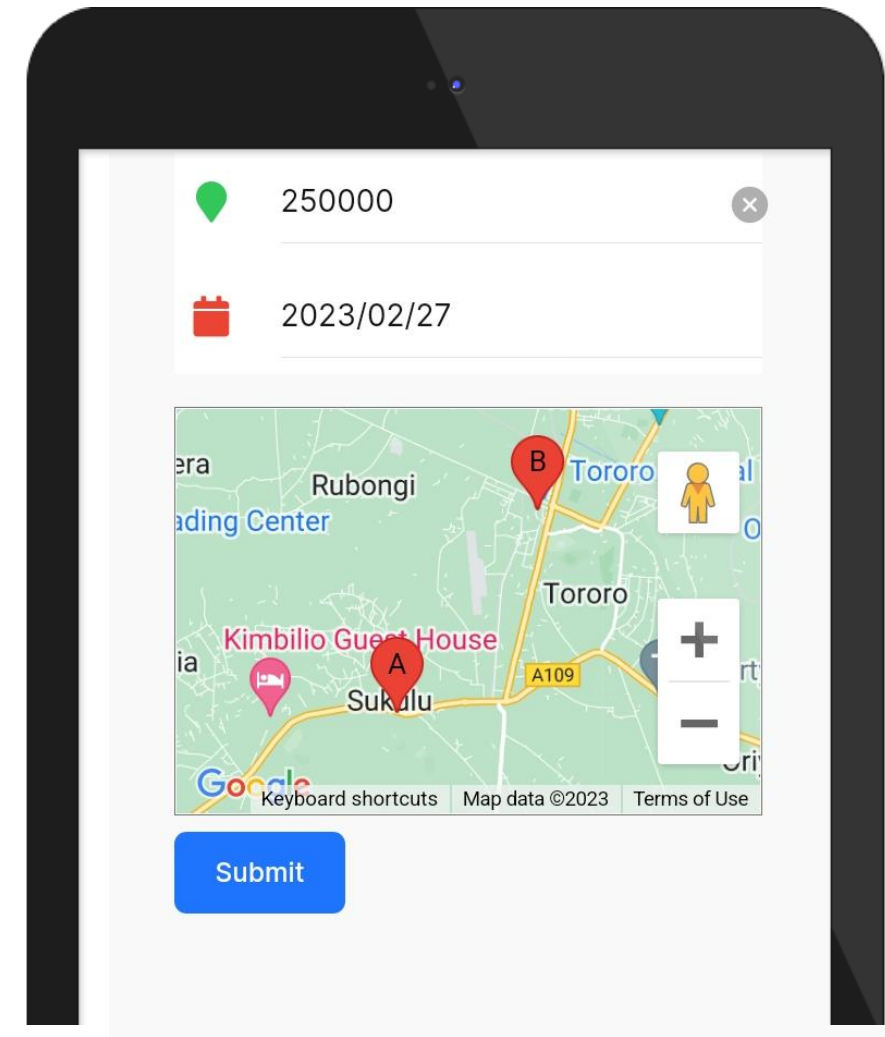

Enjoy trade verge services, place an order for a transportation service or search for jobs if you are Transporter,

Intuitive display

Maps Integration

This helps users to know the exact location of their pick up and delivery

Password

Confirm Password

I Agree [Terms & Conditions](#)

Payment Gateways

Clients can add funds to their virtual accounts to the app and pay for their orders without cash.

Mission

To design, build and deliver customized, flexible, integrated, ideal and cost effective end to end logistics solutions.

Trade Verge

Dynamic Location

Trade Verge

III

FINANCIAL FORECAST

PRE-LAUNCH Financial Forecast

Thank You

Trade Verge