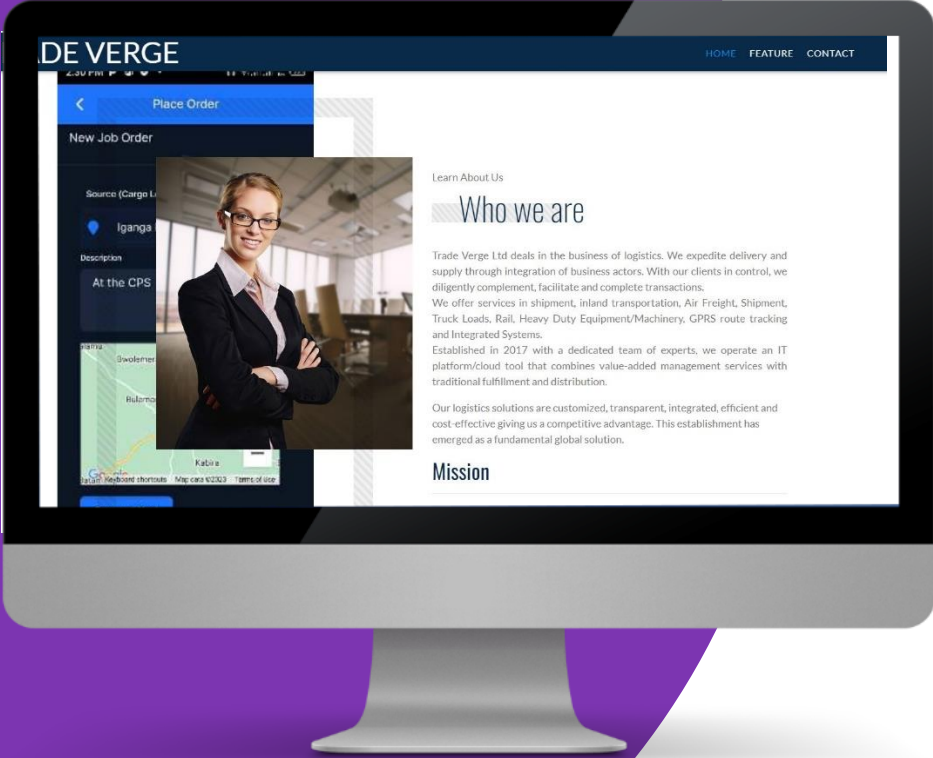

Trade Verge

TRADE VERGE

Seize TheMoment

Who we are

Trade Verge Ltd deals in the business of logistics. We expedite delivery and supply through integration of business actors. With our clients in control, we diligently complement, facilitate and complete transactions.